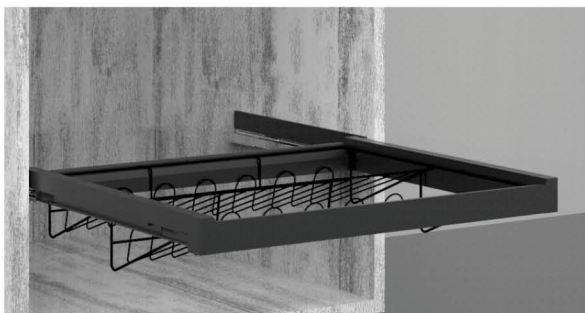

Baikal wardrobe system

Selection guide

MEATON

BASE UNIT

Pull-out trousers rack

Product description:

- Material: Aluminium frame;
- Suitable for internal cabinet width (480; 564; 664; 764; 864);
- For pants storage;
- Soft-closing; 450mm length slides; loading 35 KG; 50000 cycles;
- Order quantity: 1 set;

BASE UNIT

Pull-out panel of shoes rack

Product description:

- Material: Aluminium frame;
- Suitable for internal cabinet width (480; 564; 664; 764; 864);
- For shoes storage;
- Soft-close; 450mm length slides; loading 35 KG; 50000 cycles;
- Order quantity: 1 set;

BASE UNIT

Pull-out frame of shoes rack

Product description:

- Material: Aluminium frame;
- Suitable for internal cabinet width (480; 564; 664; 764; 864);
- For shoes storage;
- Soft-close; 450mm length slides; loading 35 KG; 50000 cycles;
- Order quantity: 1 set;