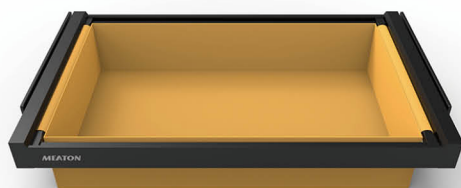

Baikal wardrobe system

Selection guide

MEATON

BASE UNIT

Pull-out trousers rack

Product description:

- Material: Aluminium frame;
- Suitable for internal cabinet width (480; 564; 664; 764; 864);
- For pants storage;
- Soft-closing; 450mm length slides; loading 35 KG; 50000 cycles;
- Order quantity: 1 set;

BASE UNIT

Multifunctional pull-out jewelry tray

Product description:

- Material: Aluminium frame;
- Suitable for internal cabinet width (480; 564; 664; 764; 864);
- Handmade wooden jewelry box;
- Soft-close; 450mm length slides; loading 35 KG; 50000 cycles;
- Order quantity: 1 set;

Product size	Description	Item No.	Package
480*455*60	Color: Black	562.148.101	1 sets
564*455*60		562.156.101	1 sets
664*455*60		562.166.101	1 sets
764*455*60		562.176.101	1 sets
864*455*60		562.186.101	1 sets
480*455*60	Color: White	562.148.201	1 sets
564*455*60		562.156.201	1 sets
664*455*60		562.166.201	1 sets
764*455*60		562.176.201	1 sets
864*455*60		562.186.201	1 sets

BASE UNIT

Pull-out leather basket

Product description:

- Material: Aluminium frame;
- Suitable for internal cabinet width (480; 564; 664; 764; 864);
- Leather wrapped basket;
- Soft-close; 450mm length slides; loading 35 KG; 50000 cycles;
- Order quantity: 1 set;