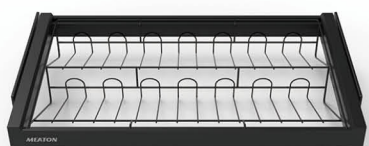

BASE UNIT

Pull-out panel of shoes rack

Product description:

- Material: Aluminium frame;
- Suitable for internal cabinet width (480; 564; 664; 764; 864);
- For shoes storage;
- Soft-close; 450mm length slides; loading 35 KG; 50000 cycles;
- Order quantity: 1 set;

Product size	Description	Item No.	Package
480*455*60	Color: Black	561.148.102	1 sets
564*455*60		561.156.102	1 sets
664*455*60		561.166.102	1 sets
764*455*60		561.176.102	1 sets
864*455*60		561.186.102	1 sets
480*455*60	Color: White	561.148.202	1 sets
564*455*60		561.156.202	1 sets
664*455*60		561.166.202	1 sets
764*455*60		561.176.202	1 sets
864*455*60		561.186.202	1 sets

BASE UNIT

Pull-out frame of shoes rack

Product description:

- Material: Aluminium frame;
- Suitable for internal cabinet width (480; 564; 664; 764; 864);
- For shoes storage;
- Soft-close; 450mm length slides; loading 35 KG; 50000 cycles;
- Order quantity: 1 set;