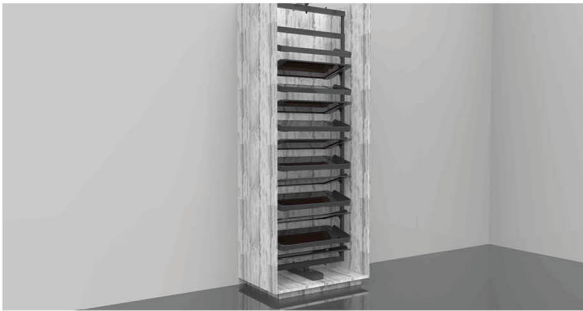

BASE UNIT

360 degree rotating shoe rack

Product description:

- 360 degrees revolving;
- Frame can be adjustable 200mm, suitable install in 1910-2110mm height cabinet