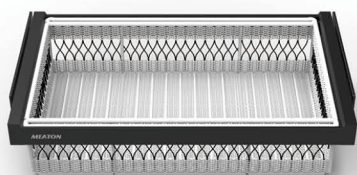

Baikal wardrobe system

Selection guide

MEATON

BASE UNIT

Pull-out trousers rack

Product description:

- Material: Aluminium frame;
- Suitable for internal cabinet width (480; 564; 664; 764; 864);
- For pants storage;
- Soft-closing; 450mm length slides; loading 35 KG; 50000 cycles;
- Order quantity: 1 set;

Product size	Description	Item No.	Package
480*455*60	Color: Black	561.148.101	1 sets
564*455*60		561.156.101	1 sets
664*455*60		561.166.101	1 sets
764*455*60		561.176.101	1 sets
864*455*60		561.186.101	1 sets
480*455*60	Color: White	561.148.201	1 sets
564*455*60		561.156.201	1 sets
664*455*60		561.166.201	1 sets
764*455*60		561.176.201	1 sets
864*455*60		561.186.201	1 sets

BASE UNIT

Pull-out trousers rack

Product description:

- Material: Aluminium frame;
- Suitable for internal cabinet width (480; 564; 664; 764; 864);
- Environmental PE imitation rattan basket;
- Soft-close; 450mm length slides; loading 35 KG; 50000 cycles;
- Order quantity: 1 set;

BASE UNIT

Multifunctional pull-out jewelry tray

Product description:

- Material: Aluminium frame;
- Suitable for internal cabinet width (480; 564; 664; 764; 864);
- Handmade wooden jewelry box;
- Soft-close; 450mm length slides; loading 35 KG; 50000 cycles;
- Order quantity: 1 set;